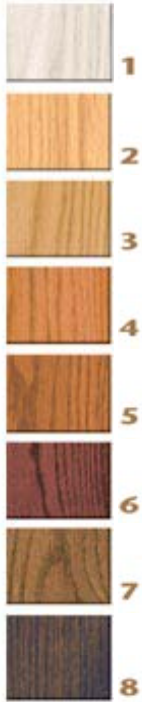

3092 Signature Cab

Signature Series CAB OPTIONS

The signature series recessed panel cab design is elegantly crafted from natural oak hardwood and veneers available in several stains and solid color lacquer finishes. The look of this beautiful cab may be accented with the optional arched top panels or smoked mirror middle panels on the back or side wall. Other available wood species include cherry, walnut, birch and mahogany. Quarter inch laminated safety glass rear or side wall insert is optional. Several ceiling choices can enhance the beauty of this cab to suit your taste.

[Click here for color selector](#)

STANDARD CEILING CHOICES

C-1

C-4

C-5

C-6

OPTIONAL CEILING CHOICES

Optional arched top recessed panel

Optional recessed smoked mirror middle panel

Optional white lacquer finish shown

Wall shown with golden stain and lacquer finish.

C-3

C-7

C-4B

C-9

C-10