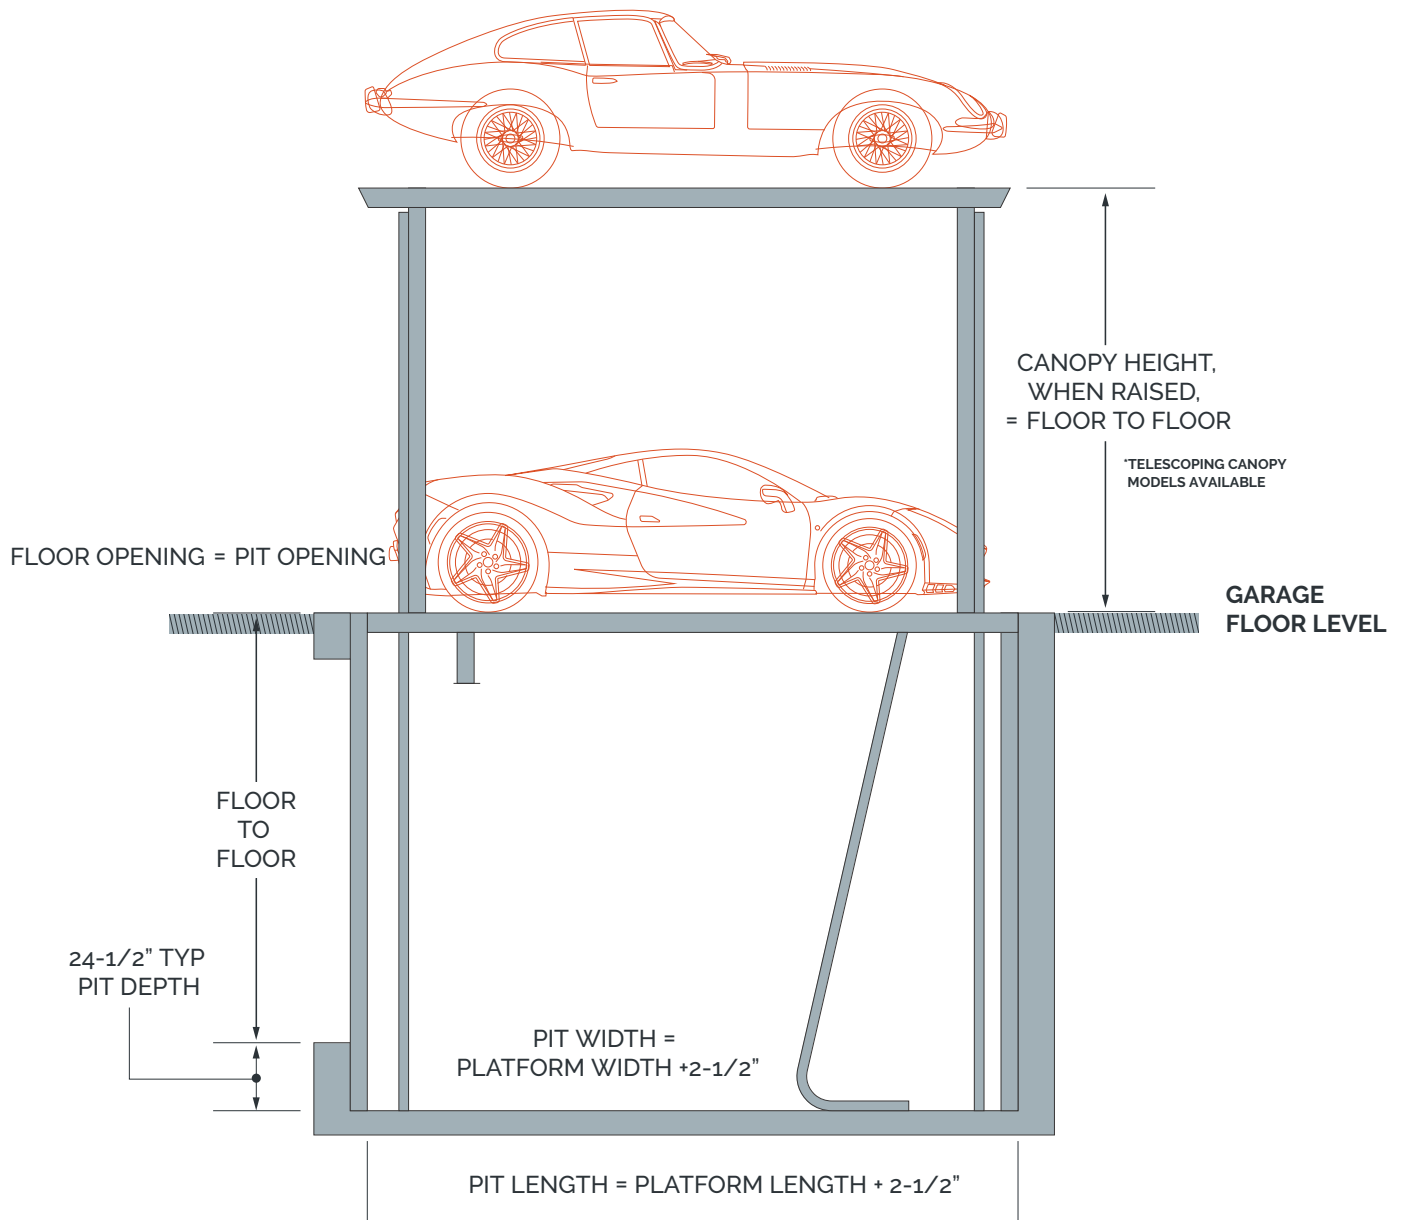

STANDARD 4-POST SUBTERRANEAN PARKING LIFT

Lower-level access is not required, which is considered a "vault" application. For more information on application guidelines, performance, design, fabrication, installation, and test requirements visit our website or contact our sales department.